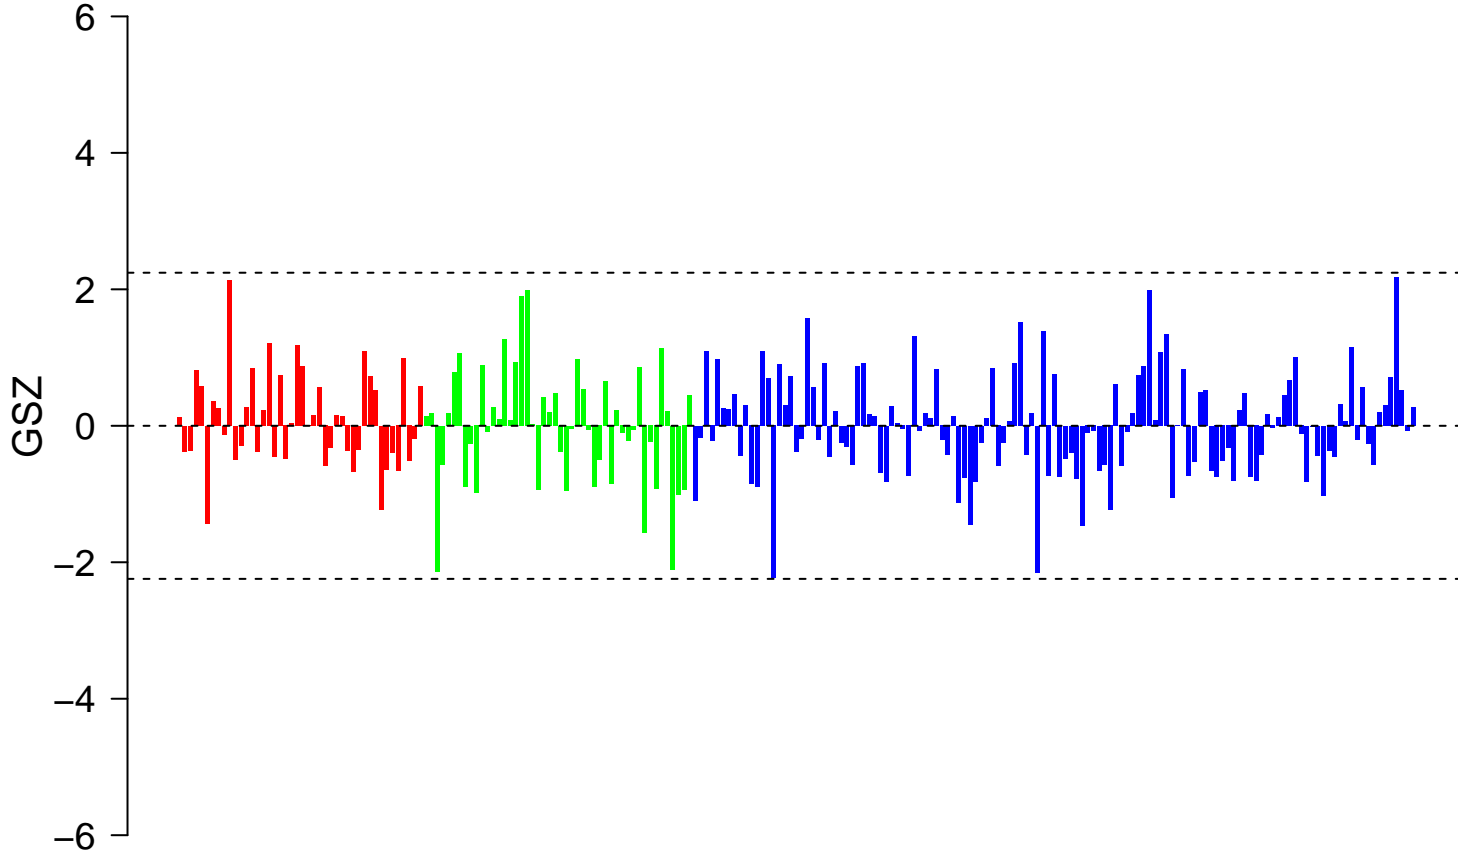

WHITEHURST_PACLITAXEL_SENSITIVITY

WHITEHURST_PACLITAXEL_SENSITIVITY

Legend for feature states:

- on
- -
- off

WHITEHURST_PACLITAXEL_SENSITIVITY