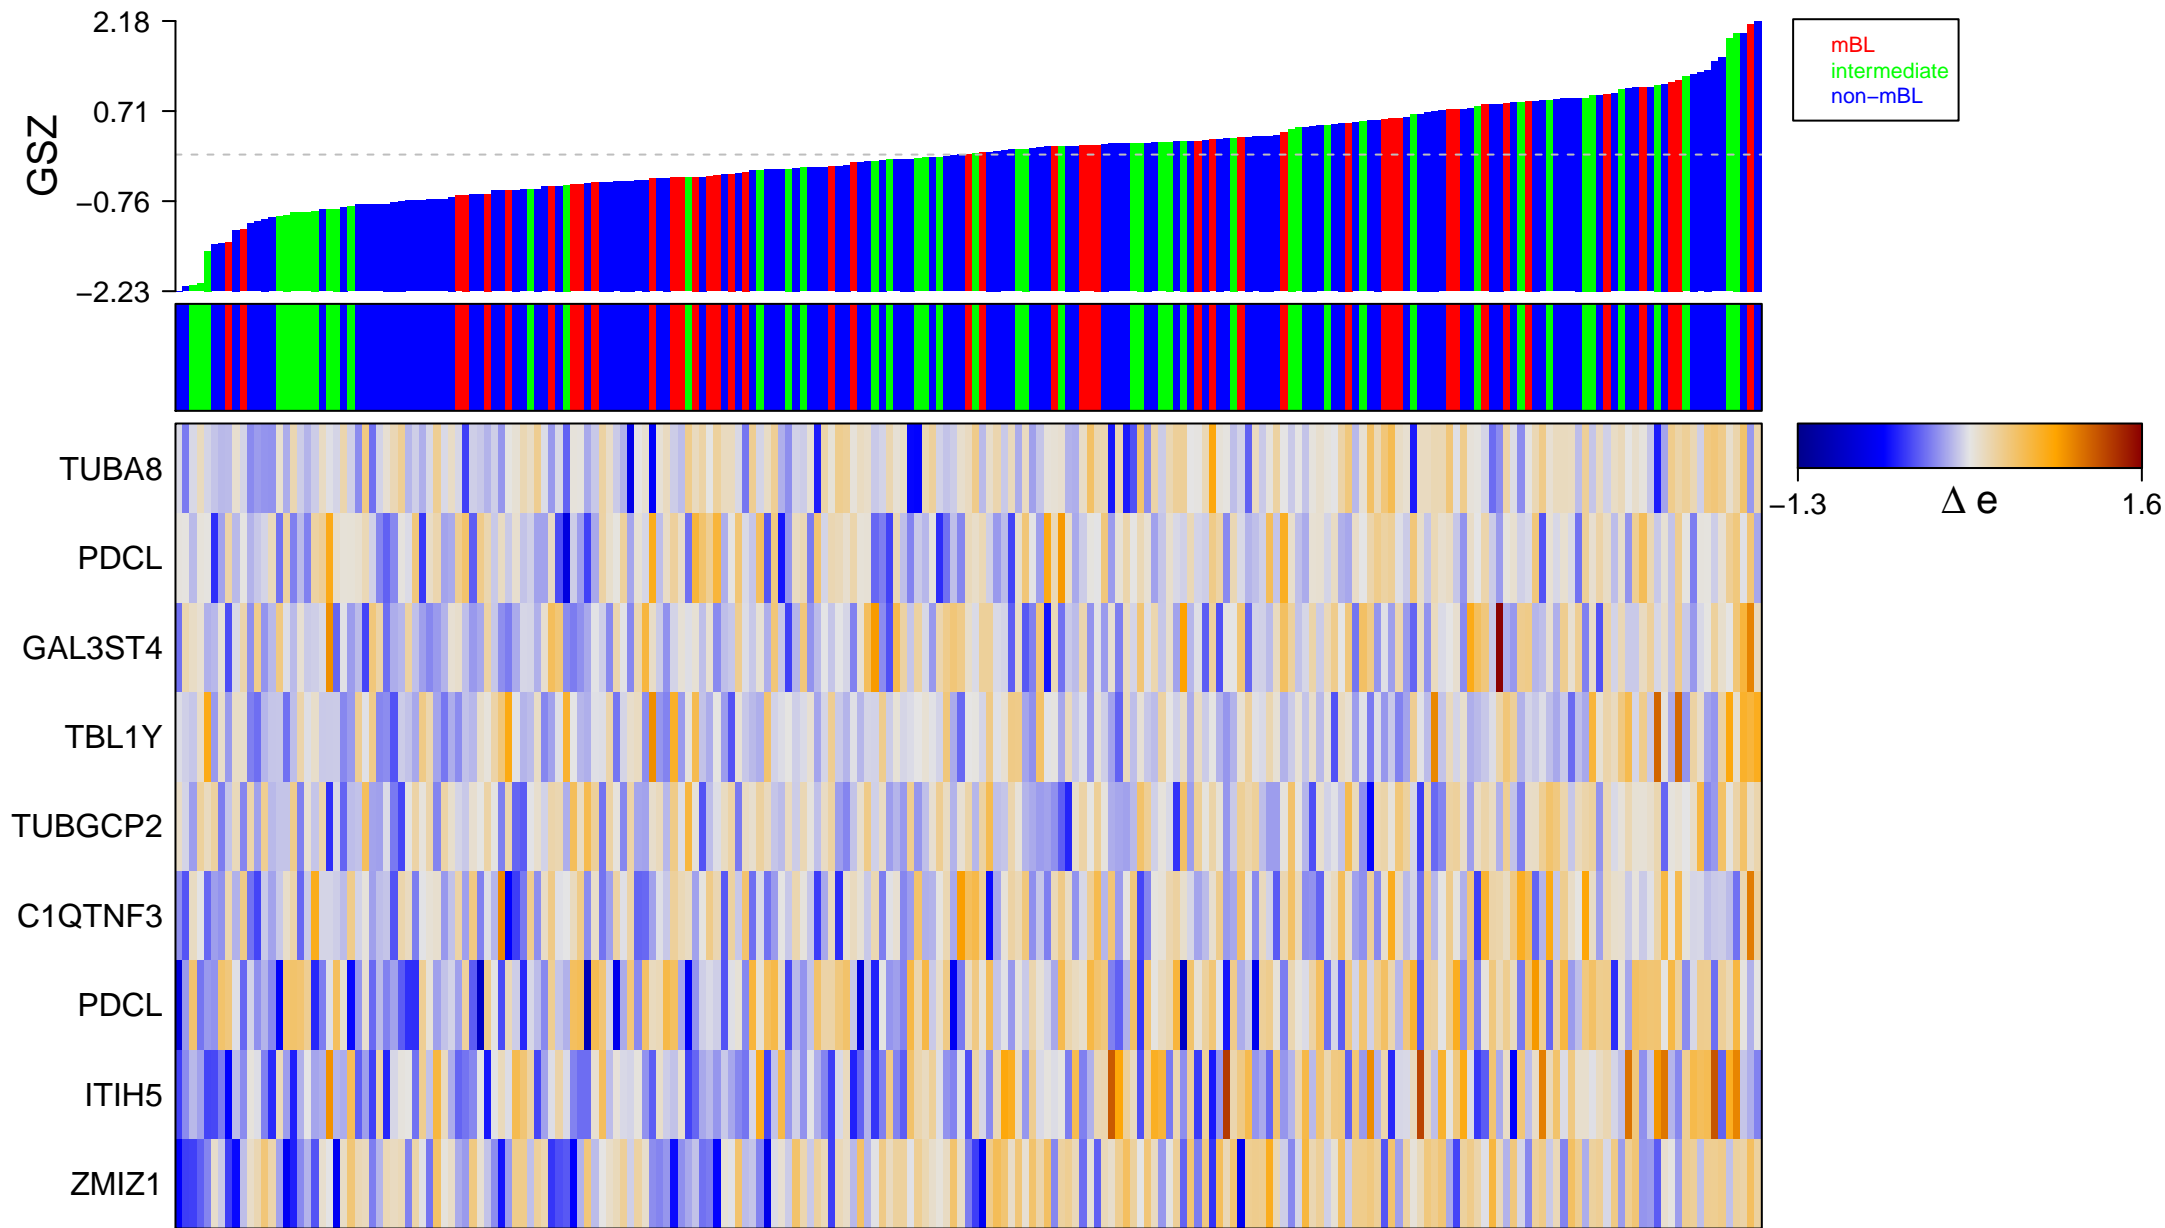

WHITEHURST_PACLITAXEL_SENSITIVITY

WHITEHURST_PACLITAXEL_SENSITIVITY

Legend for feature states:

- on
- -
- off

WHITEHURST_PACLITAXEL_SENSITIVITY